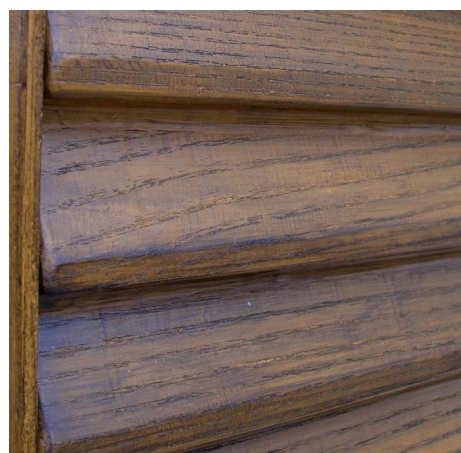

# CLOCK TOWERS

QUINTESSENTIALLY BRITISH

Clock Towers have played an important role in British heritage. Providing a local focal point and of course, displaying time.

Our clock towers feature a stunning woodgrain finish replicating the master Ash patterns in order to create and add character to any building.

# ROOF TURRETS

A roof turret raises the profile of any home or building, featuring the unique woodgrain from our original Ash master patterns. Our roof turrets can be produced in any colour and even an optional secondary hand stained finish to accentuate and highlight the detailed woodgrain. Meticulous and dedicated craftsmanship produce a stunning feature soaked in style and character. Three traditional styles are available featuring false louvre or plain recessed sides.